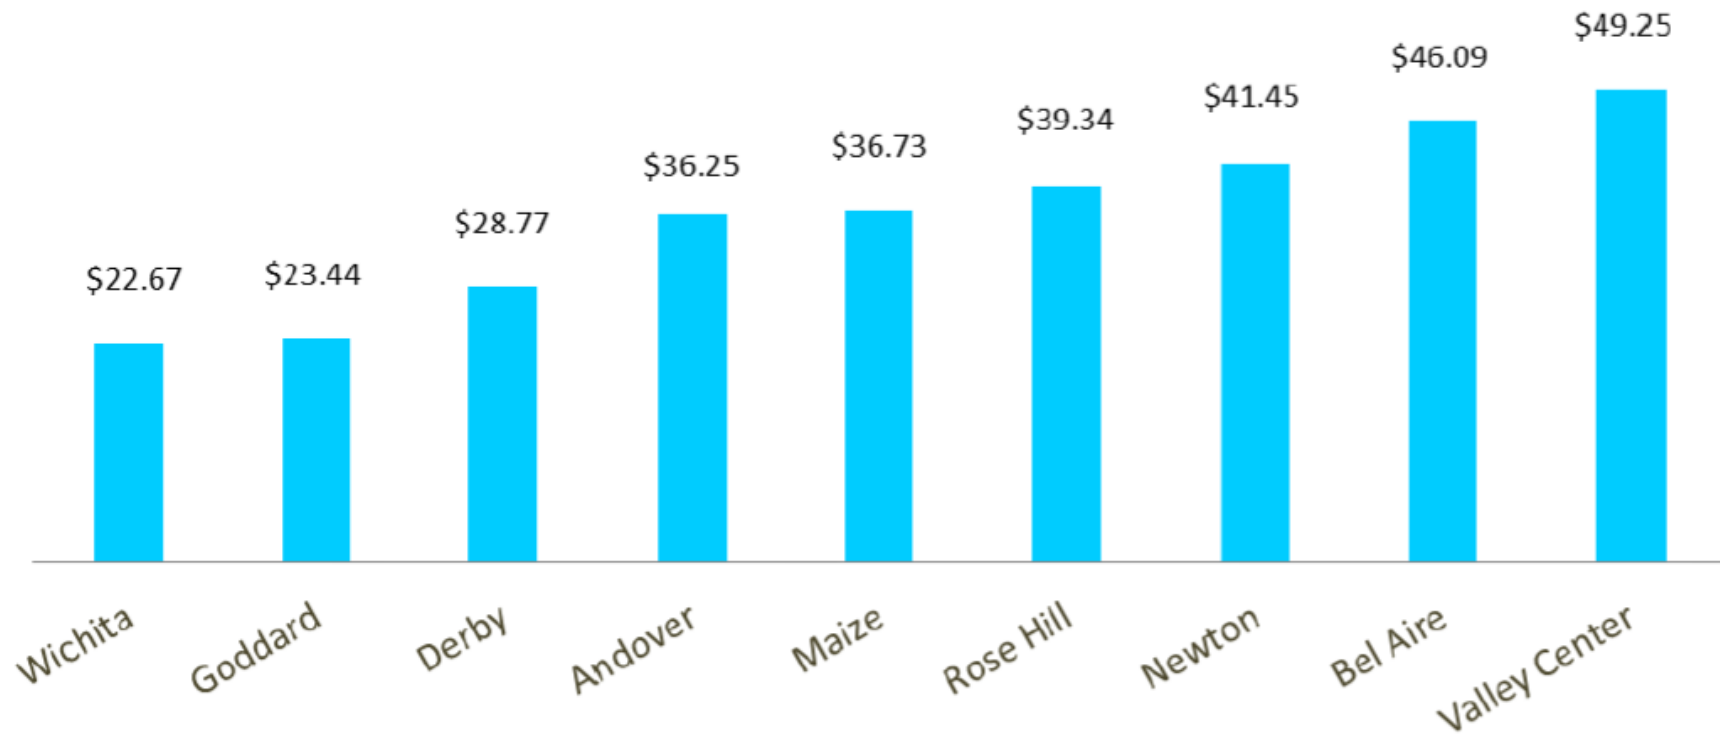

Derby Area Water Rate Comparison (5,000 gallons, 2016 rates)

Source: 2016 REAP Water Rate Survey