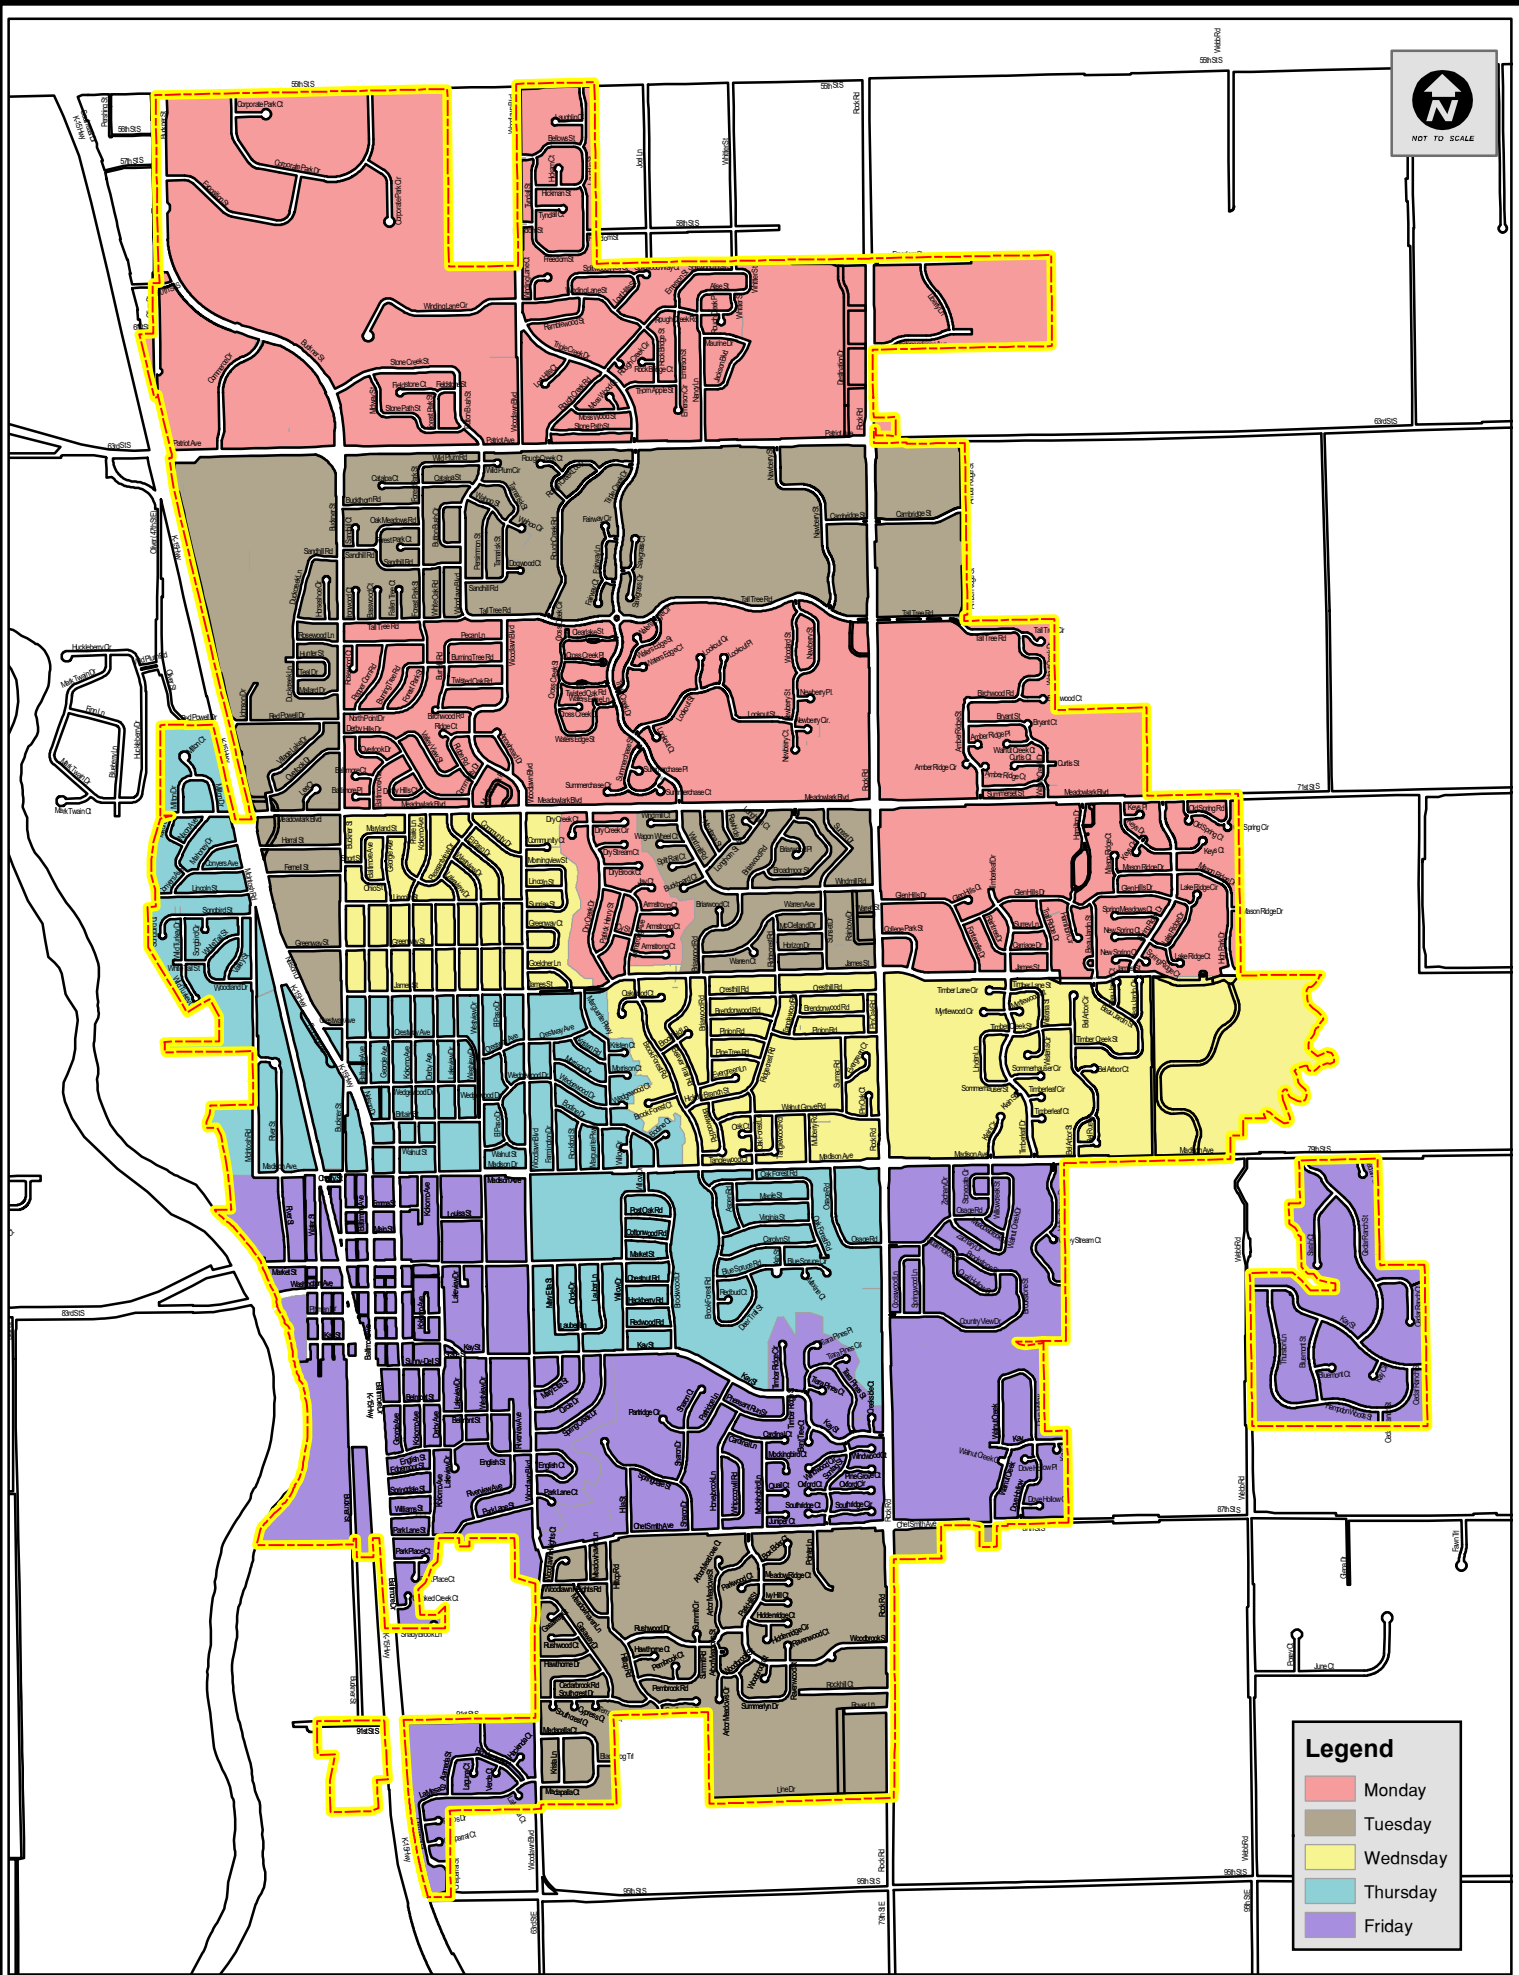

NOT TO SCALE

Legend	
	Monday
	Tuesday
	Wednesday
	Thursday
	Friday

Trash and Recycle Days

Published Date: Sep 25 2019