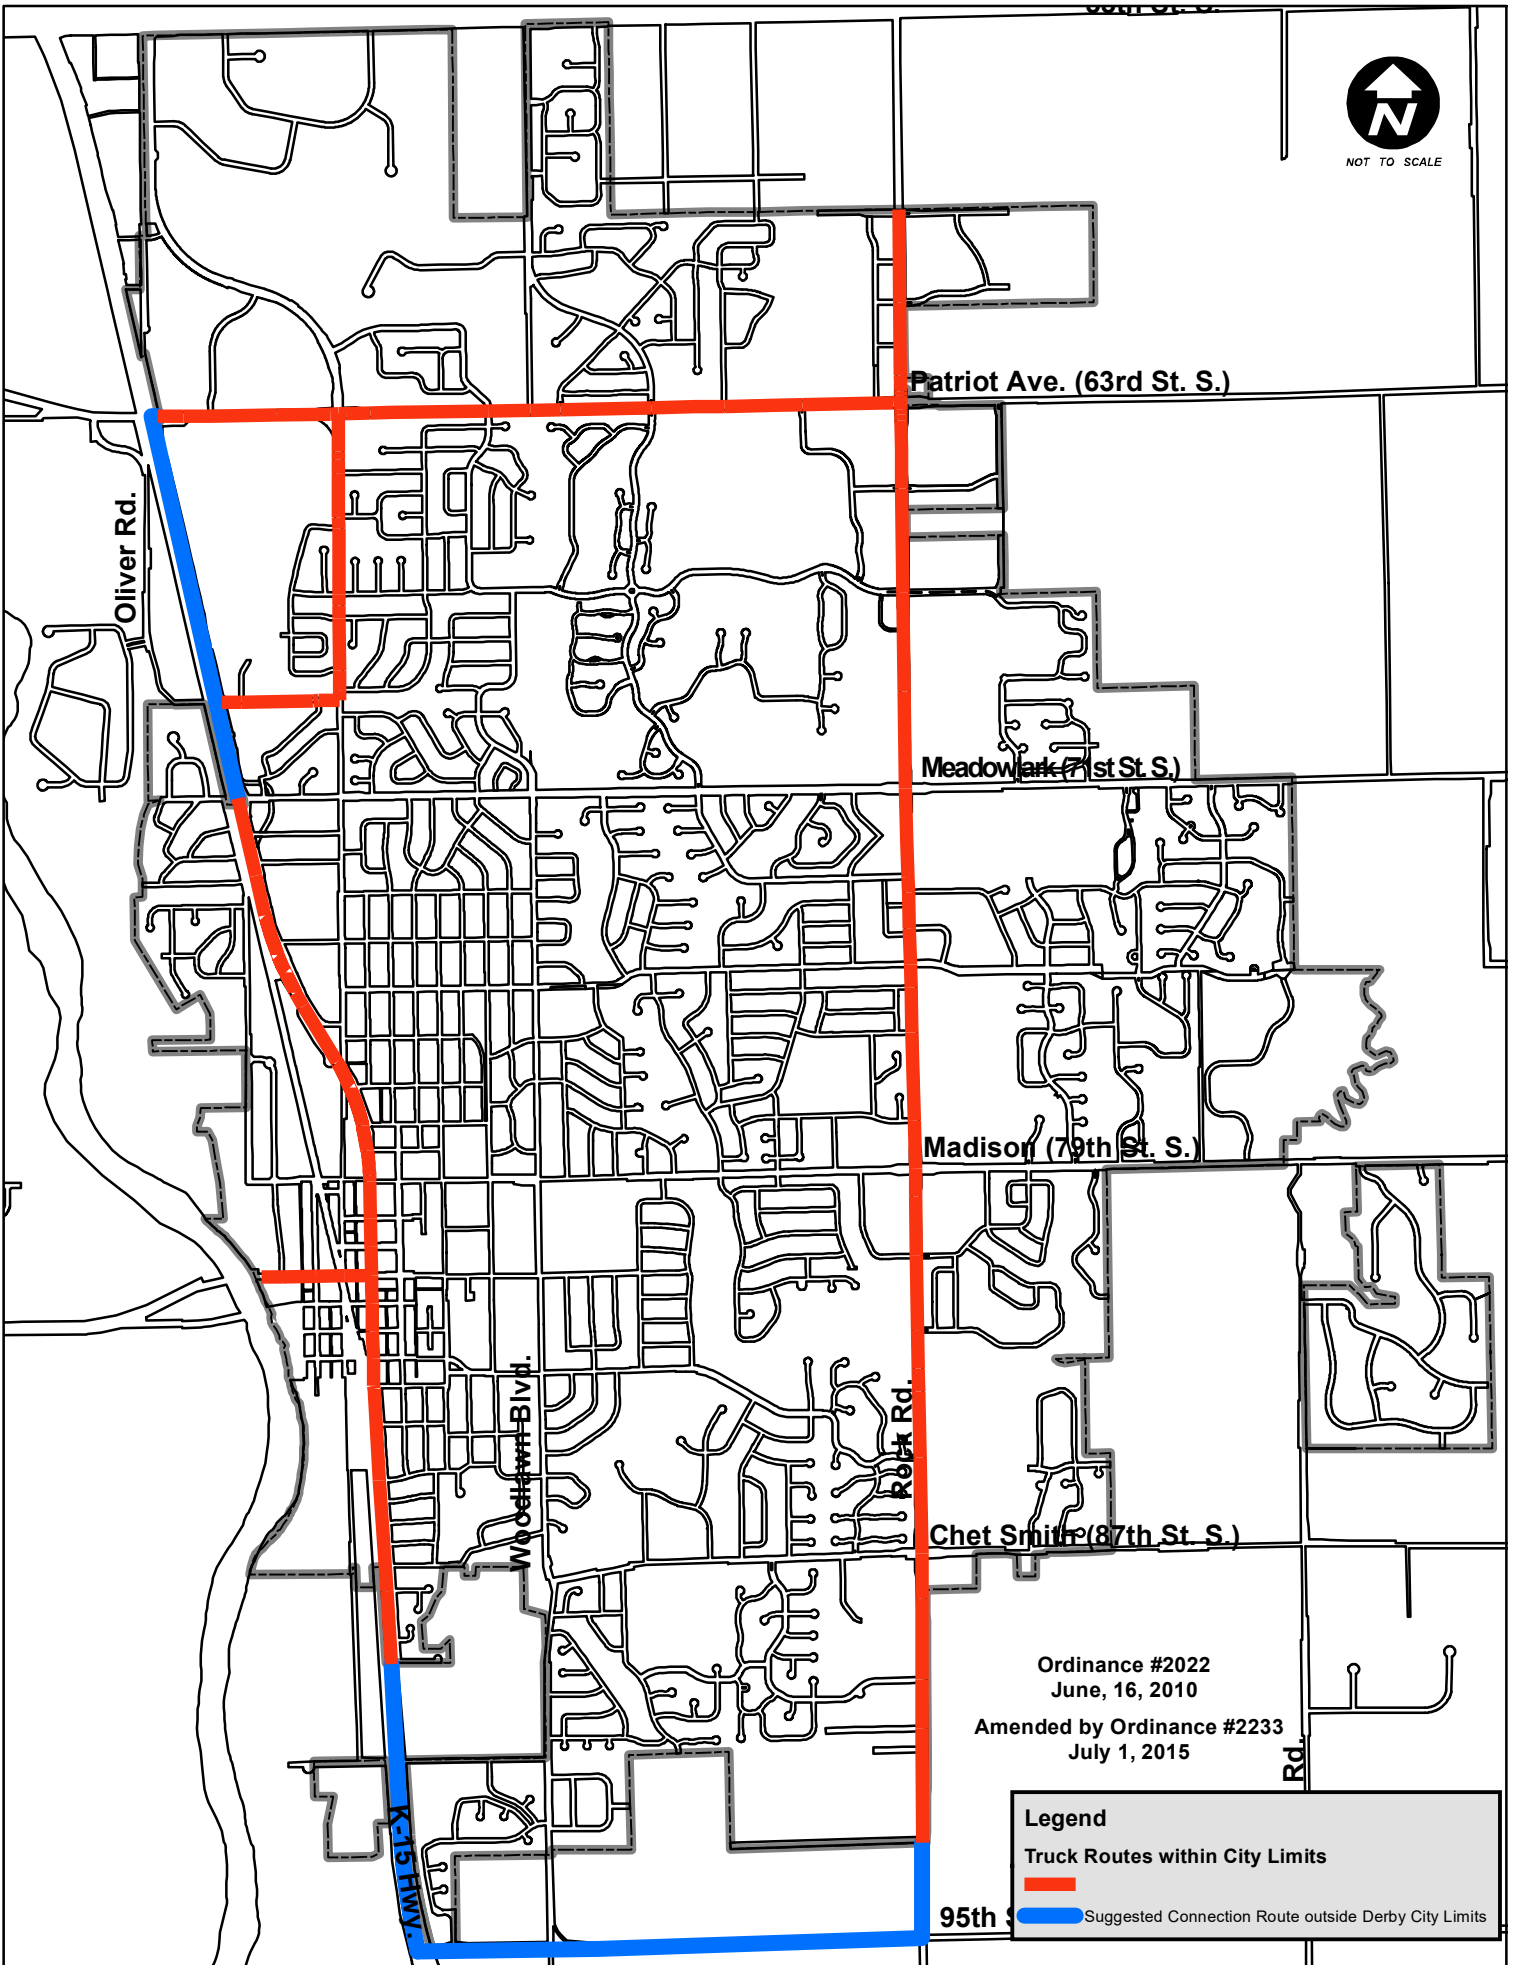

NOT TO SCALE

Ordinance #2022  
June, 16, 2010  
Amended by Ordinance #2233  
July 1, 2015

**Legend**

- Truck Routes within City Limits
- Suggested Connection Route outside Derby City Limits

**Designated Truck Routes**