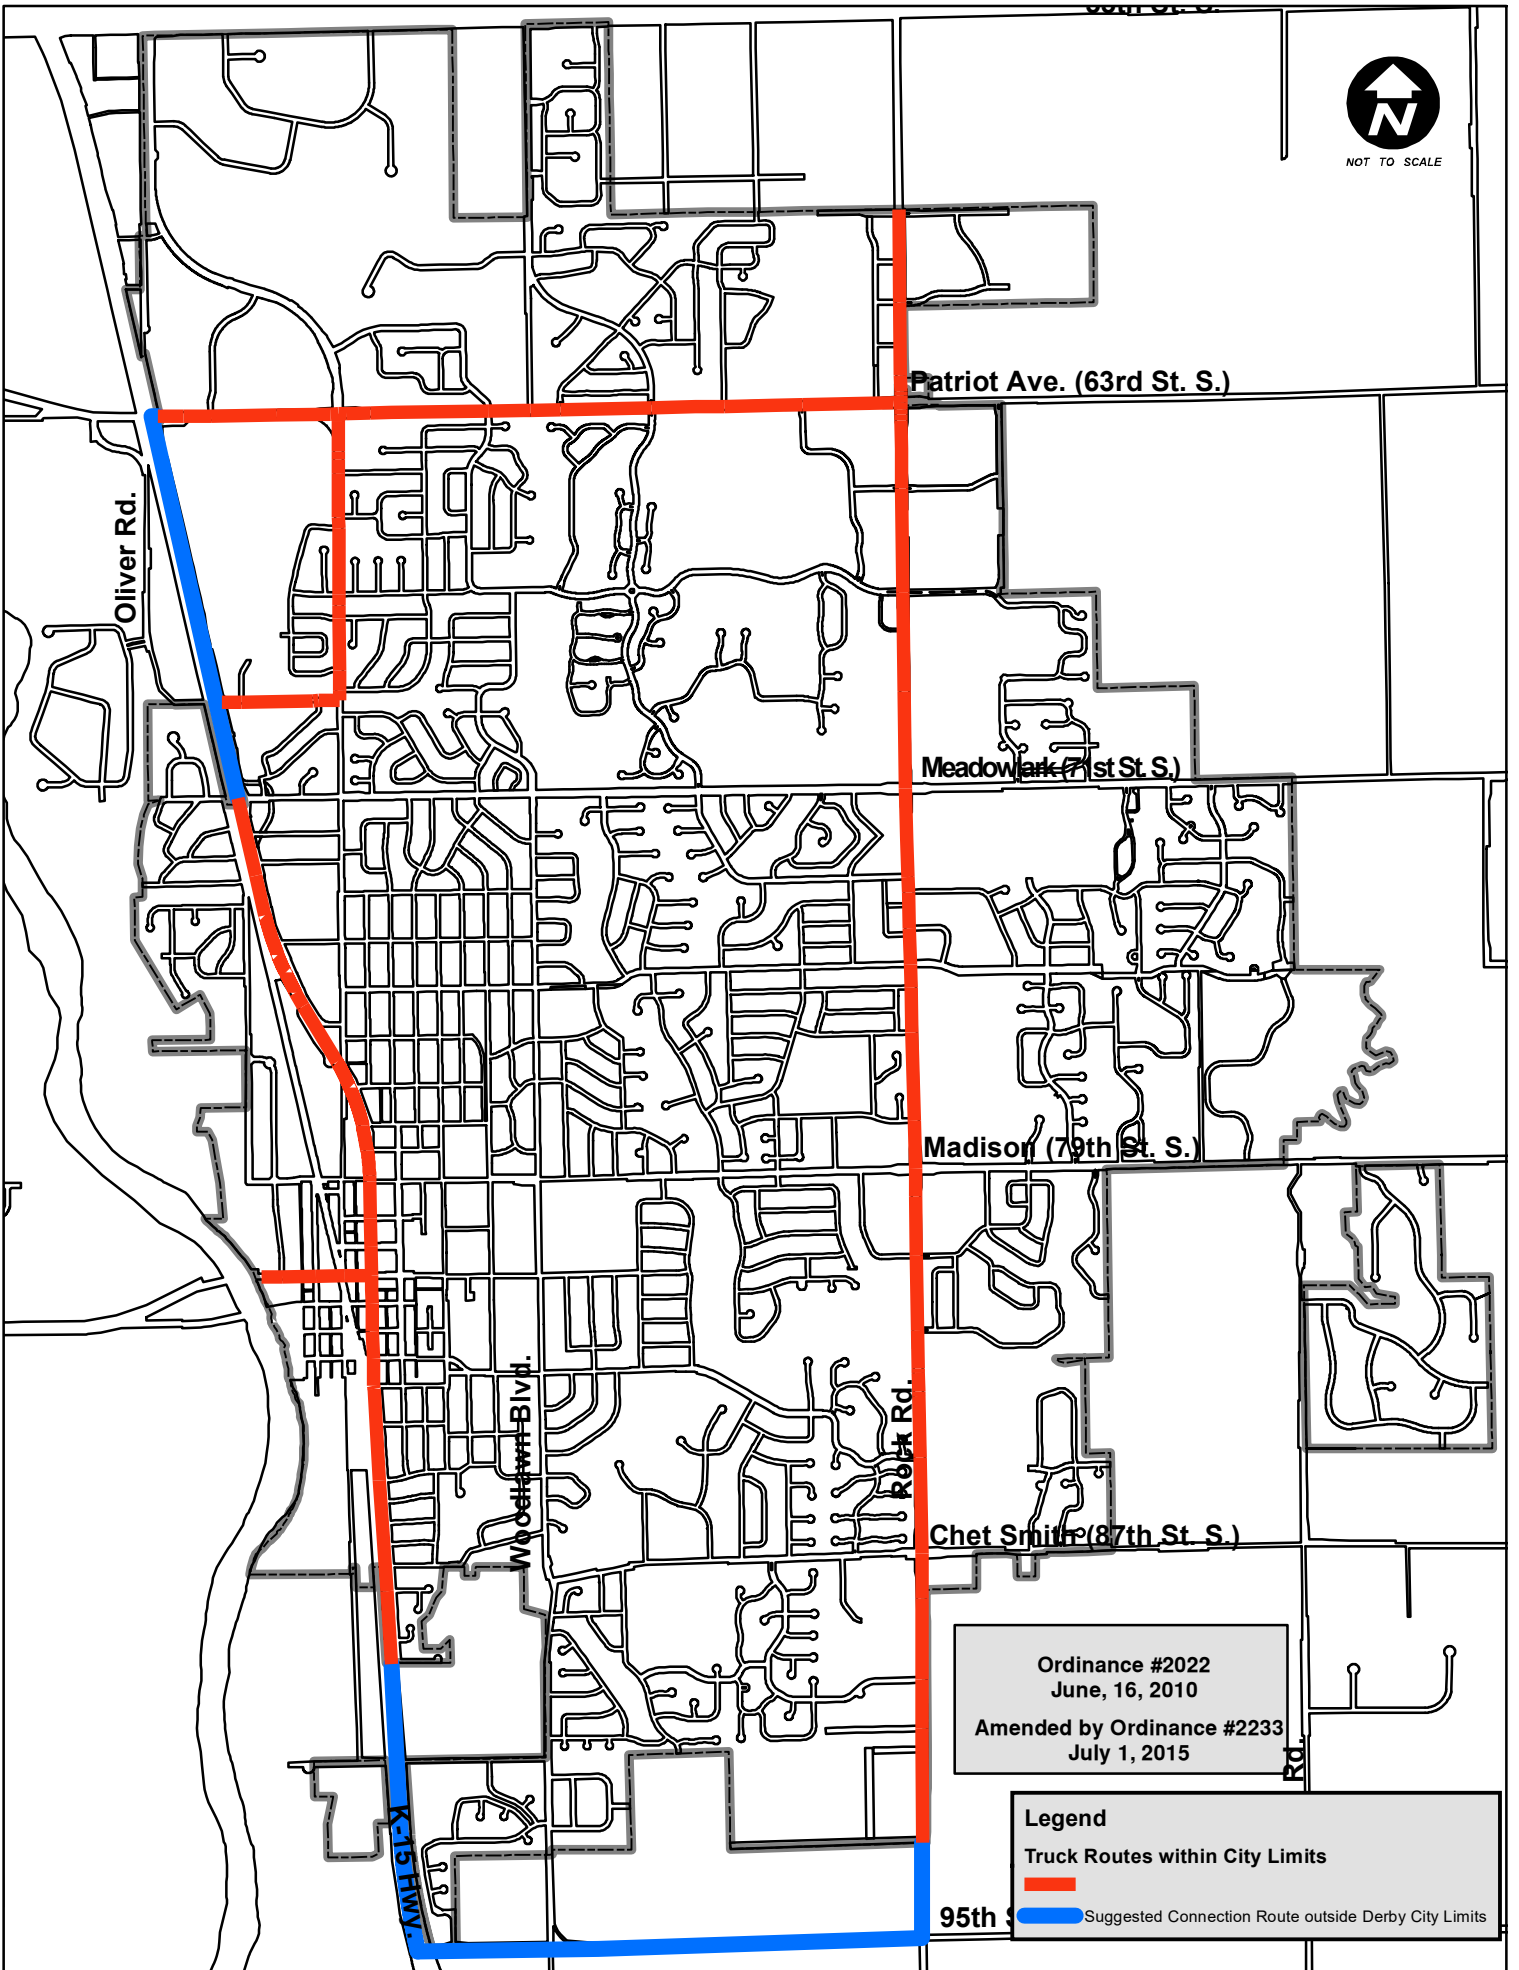

NOT TO SCALE

Ordinance #2022
June, 16, 2010
Amended by Ordinance #2233
July 1, 2015

Legend

- Truck Routes within City Limits
- Suggested Connection Route outside Derby City Limits