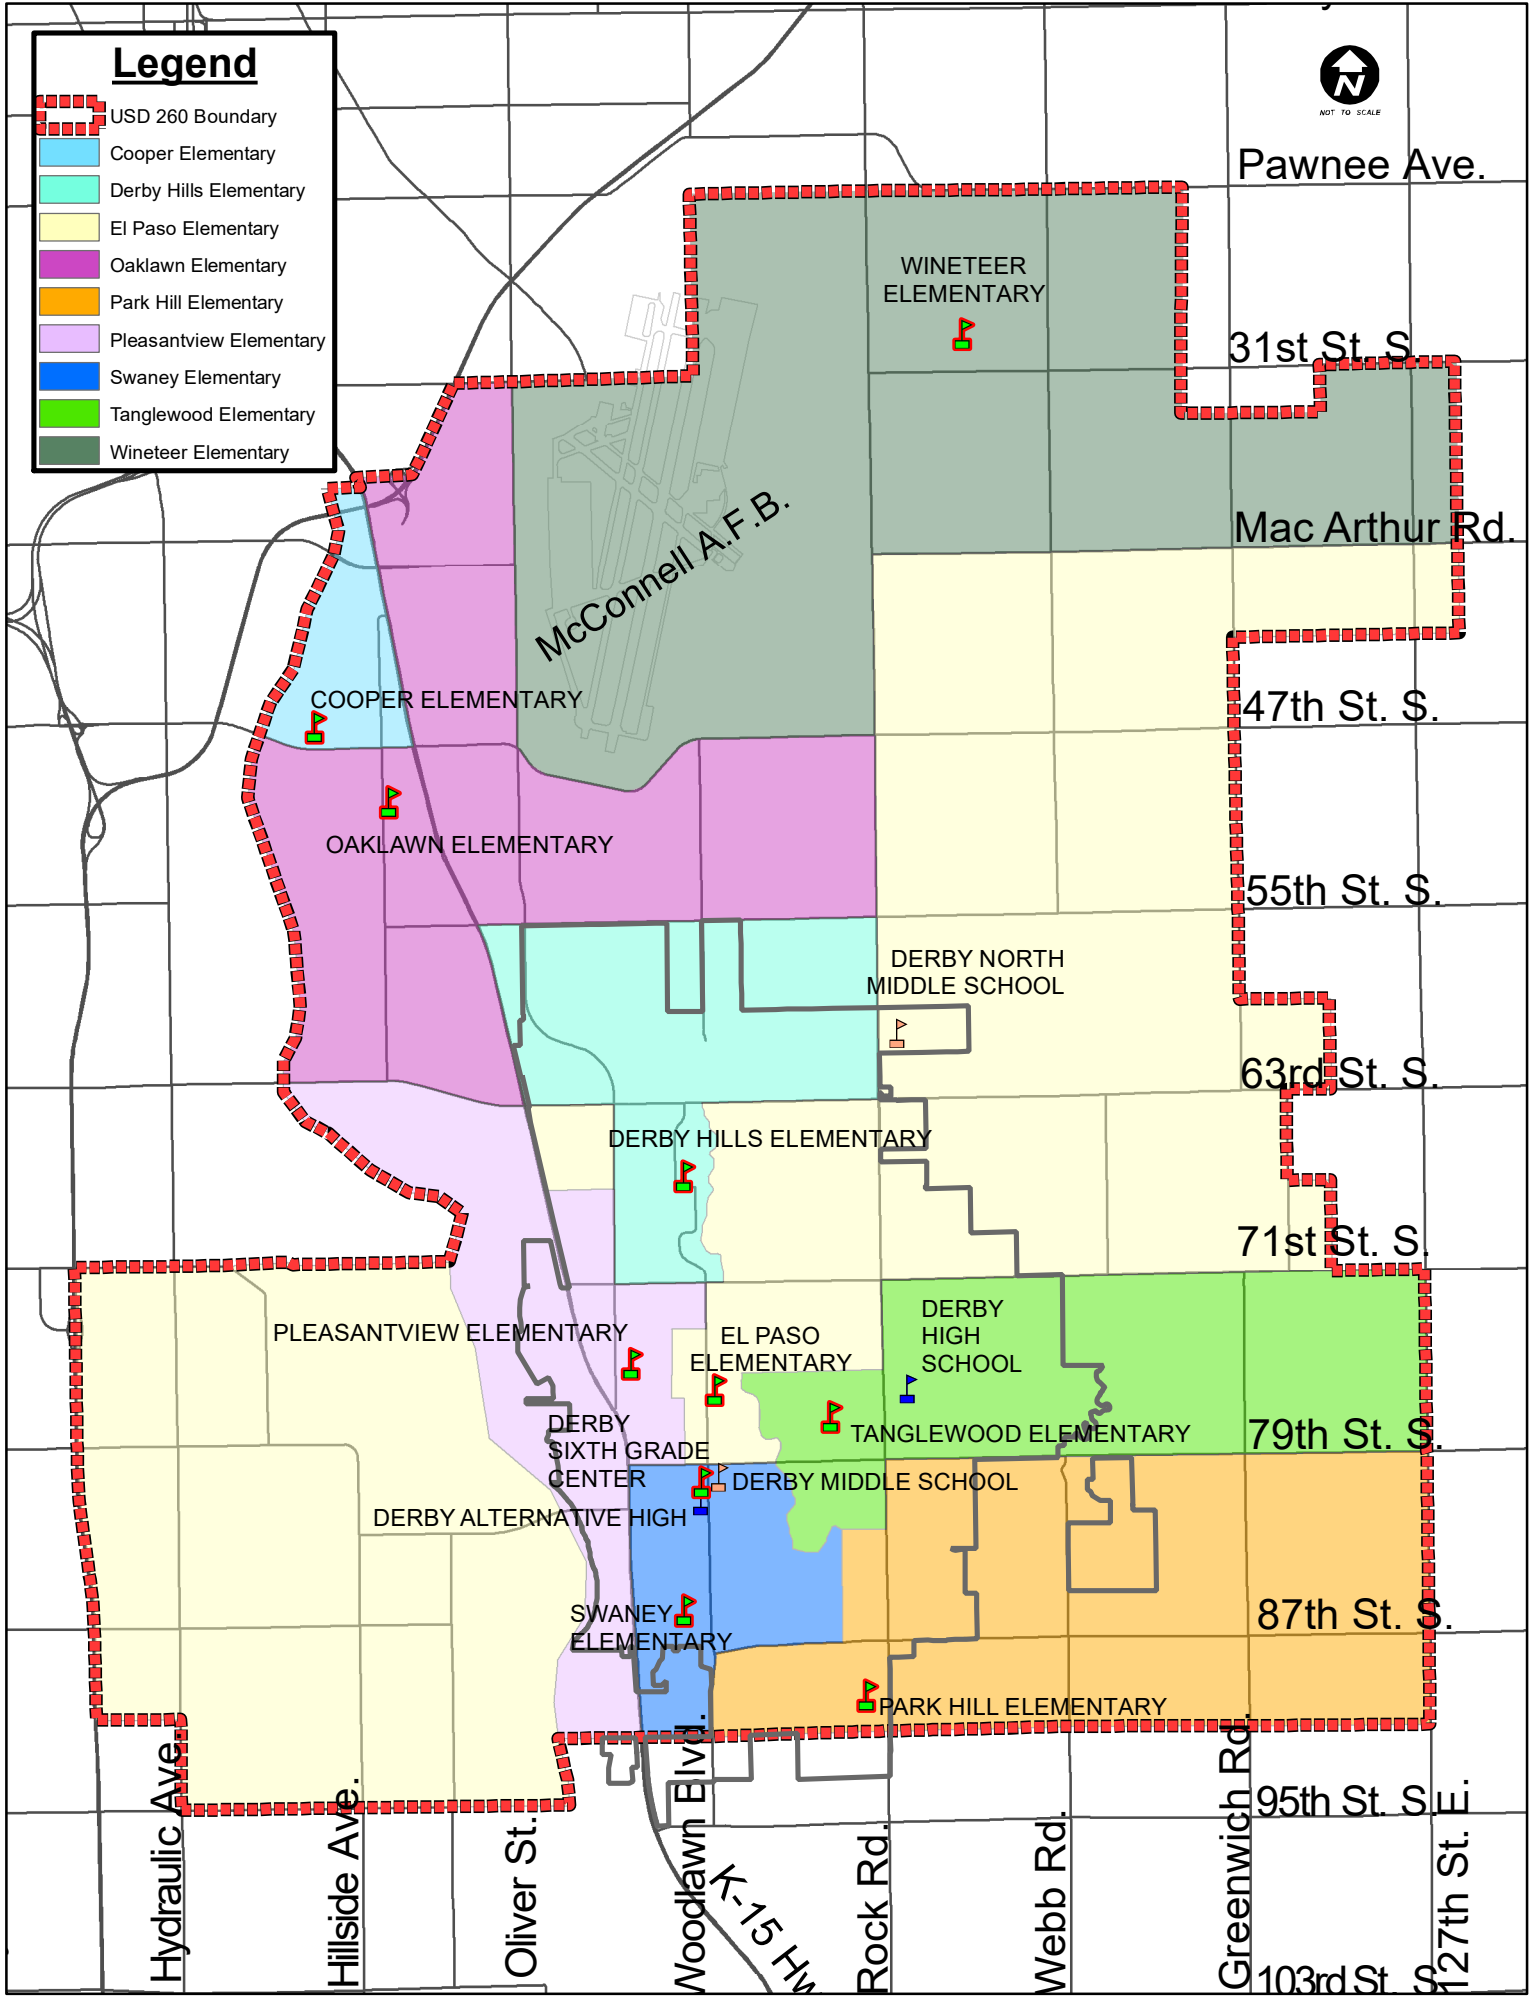

Legend

-  USD 260 Boundary
-  Cooper Elementary
-  Derby Hills Elementary
-  El Paso Elementary
-  Oaklawn Elementary
-  Park Hill Elementary
-  Pleasantview Elementary
-  Swaney Elementary
-  Tanglewood Elementary
-  Wineteer Elementary

Derby USD 260 School Boundaries